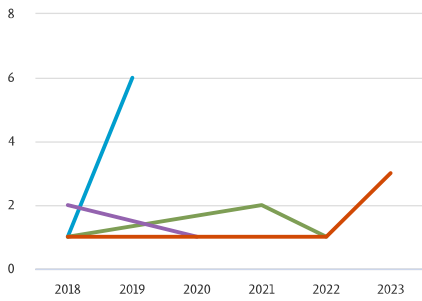

Analyze search results

[Back to results](#)

[Export](#)

[Print](#)

[Email](#)

AFFILORG ("sri vasavi engineering college") AND PUBYEAR > 2017 AND PUBYEAR < 2024

167 document results

Select year range to analyze: 2018

to

2023

Analyze

Year ↓	Documents ↑
2023	34
2022	45
2021	31
2020	21
2019	18
2018	18

Documents by year

Click on cards below to see additional data.

Documents per year by source

Documents by author