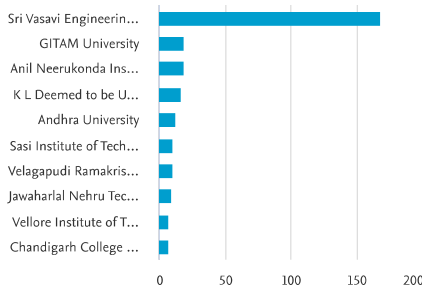

Documents by affiliation