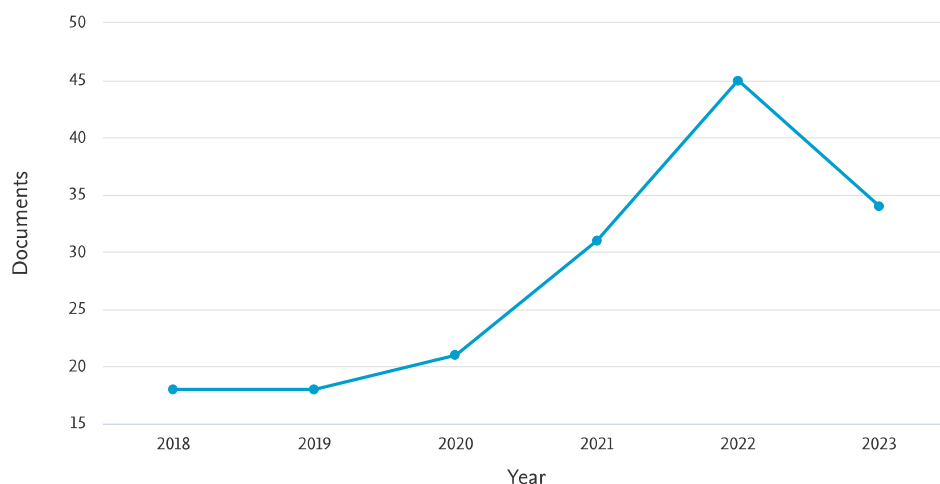

Analyze search results

[Back to results](#)

[Export](#)

[Print](#)

[Email](#)

AFFILORG ("sri vasavi engineering college") AND PUBYEAR > 2017 AND PUBYEAR < 2024

167 document results

Select year range to analyze: 2018

to

2023

Analyze

Year ↓	Documents ↑
2023	34
2022	45
2021	31
2020	21
2019	18
2018	18

Documents by year

Click on cards below to see additional data.

Documents per year by source

Documents by author